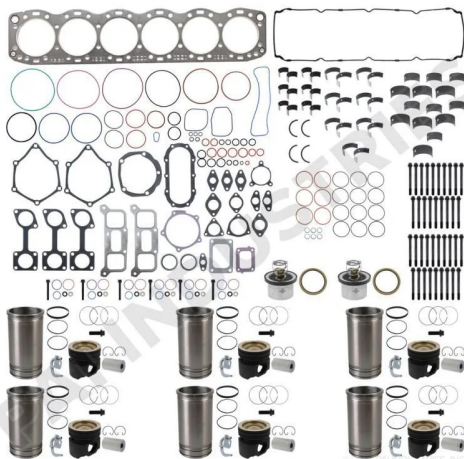

AVOID COSTLY DOWNTIME - WE STOCK ENGINE KITS!

CUMMINS ISX
IN-FRAME ENGINE KIT

PART# ISX107-081

- OE# 4352290
- 2 year warranty

DETROIT 60 SERIES
IN-FRAME ENGINE KIT

PART# S60117-017

- Contains monotherm piston for 14.0L EGR engine
- OE# 23538418, R23538418
- 2 year warranty

CAT C13
IN-FRAME ENGINE KIT

PART# C13101-017

- 2 year warranty

OTHER PAI ENGINE KITS WE STOCK

ALL 2 YEAR WARRANTY

PART#	MAN	ENGINE	NOTES	OE#
340622-010	CAT	3406		
C12101-049	CAT	C12		
C13101-017	CAT	C13		
C15103-010	CAT	C15	1 PIECE MONOTHERM PISTON, ACERT	
C15101-010	CAT	C15	2 PIECE PISTON	
ISL104-001	CUMMINS	ISL		
ISM102-017	CUMMINS	ISM		4918787
ISM101-017	CUMMINS	ISM		4090008
ISX106-081	CUMMINS	ISX		4309131, 4352289
ISX107-081	CUMMINS	ISX		4352290
ISX107-017	CUMMINS	ISX		
N14221-017	CUMMINS	N14		
S60117-017	DETROIT	60 SERIES	CONTAINS MONOTHERM PISTON FOR 14.0L EGR ENGINE	23538418, R23538418
S60103-033	DETROIT	60 SERIES	CONTAINS CROSSHEAD PISTON	23533033, 23539734
S60102-033	DETROIT	60 SERIES	CONTAINS CROSSHEAD PISTON	
S60106-017C	DETROIT	60 SERIES	2 PIECE PISTON	