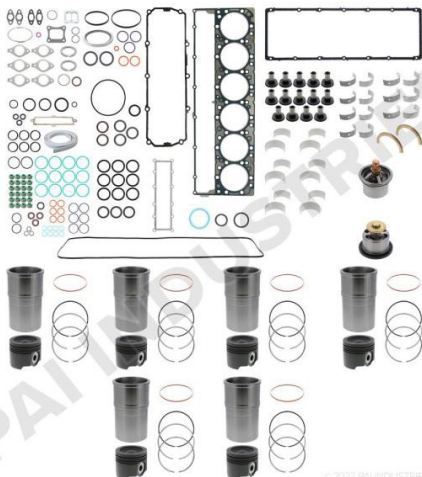

AVOID COSTLY DOWNTIME - WE STOCK ENGINE KITS!

CUMMINS ISX
IN-FRAME ENGINE KIT

PART# ISX107-081

- OE# 4352290
- 2 year warranty

DETROIT 60 SERIES
IN-FRAME ENGINE KIT

PART# S60117-017

- Contains monotherm piston for 14.0L EGR engine
- OE# 23538418, R23538418
- 2 year warranty

CAT C13
IN-FRAME ENGINE KIT

PART# C13101-017

- 2 year warranty

OTHER PAI ENGINE KITS WE STOCK

ALL 2 YEAR WARRANTY

PART#	MAN	ENGINE	NOTES	OE#
340622-010	CAT	3406		
C12101-049	CAT	C12		
C13101-017	CAT	C13		
C15103-010	CAT	C15	1 PIECE MONOTHERM PISTON, ACERT	
C15101-010	CAT	C15	2 PIECE PISTON	
ISL104-001	CUMMINS	ISL		
ISM102-017	CUMMINS	ISM		4918787
ISM101-017	CUMMINS	ISM		4090008
ISX106-081	CUMMINS	ISX		4309131, 4352289
ISX107-081	CUMMINS	ISX		4352290
ISX107-017	CUMMINS	ISX		
N14221-017	CUMMINS	N14		
S60117-017	DETROIT	60 SERIES	CONTAINS MONOTHERM PISTON FOR 14.0L EGR ENGINE	23538418, R23538418
S60103-033	DETROIT	60 SERIES	CONTAINS CROSSHEAD PISTON	23533033, 23539734
S60102-033	DETROIT	60 SERIES	CONTAINS CROSSHEAD PISTON	
S60106-017C	DETROIT	60 SERIES	2 PIECE PISTON	